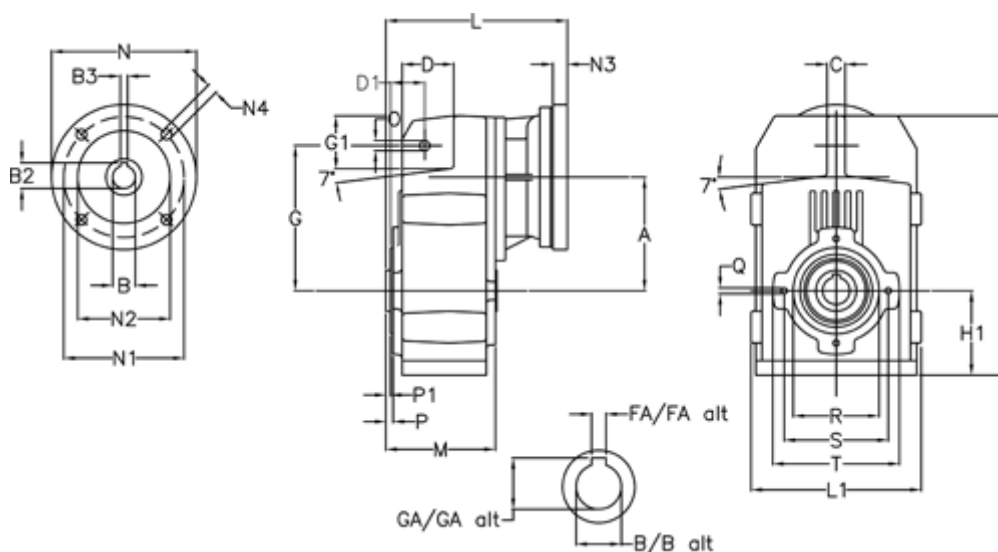

Article number: 29560201453240

Description: Shaft mounted gear
A252H35-14,5-P100B5

Measures

A = 128.75	FA = 10	M = 135.5	Q = M10x14
B = 35	G = 162	N = 250	R = 110
B1 = 28	G1 = 58.0	N1 = 215	S = 130
B2 = 31.3	GA = 38.3	N2 = 180	T = 150
B3 = 8	H = 290.5	N4 = M12x16	
C = 20	H1 = 93.5	O = 13	
D = 57.0	L = 242.5	P = 6.0	
D1 = 43.5	L1 = 188	P1 = 3.5	